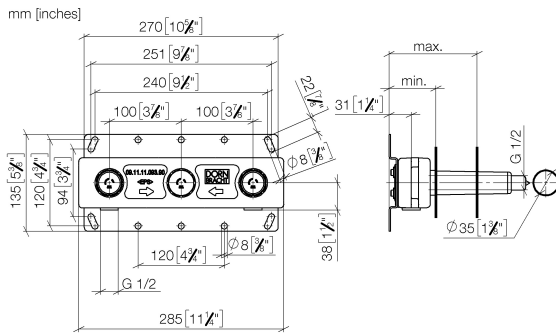

Wall-mounted basin mixer without pop-up waste

36 707 892

- 160 mm projection
- fixed spout
- circular, air-enriched flow
- hole diameter valve 40 mm
- hole diameter spout 40 mm
- rosettes Ø 55 mm
- max. flow 7 l/min
- lead-free
- WRAS: 2107049
- This product can help a building to meet requirements of Green Building Rating Systems, e.g. LEED®, BREEAM®, DGNB

Required miscellaneous

Concealed wall-mounted mixer 35 700 970 90

Centred spout

- min. recess depth 70 mm
- max. recess depth 135 mm

Wall-mounted basin mixer without pop-up waste

36 707 892

mm [inches]

Flow rate chart

Concealed wall-mounted mixer Centred spout

#Error

- 3x dust cover
- 2x female thread 1/2" connections
- 1x female thread 1/2" outlet
- 3x sealing plug 1/2"
- gauge 100 mm
- lead-free

Required miscellaneous

- | | | |
|--|--|------------|
|  | Drybox Concealed thermostat | XS-08 7789 |
| | • Overflow is part of the scope of delivery. | |

Concealed wall-mounted mixer Centred spout

#Error

		min	max
36xxx361-FF	Madison	85 [3 3/8"]	145 [5 5/8"]
36xxx809/819-FF	Vaia	85 [3 3/8"]	145 [5 5/8"]
36xxx882/892-FF	Tara	85 [3 3/8"]	145 [5 5/8"]
36xxx811-FF	CYO	85 [3 3/8"]	145 [5 5/8"]
36xxx705-FF	CL. 1	110 [4 3/8"]	150 [5 7/8"]
36xxx782-FF	MEM	110 [4 3/8"]	150 [5 7/8"]