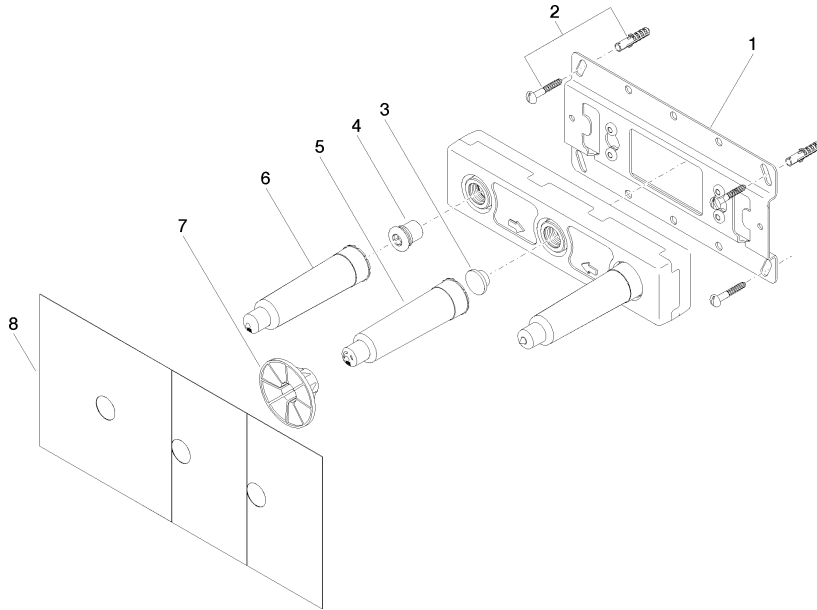

Concealed wall-mounted mixer Centred spout

#Error

- 3x dust cover
- 2x female thread 1/2" connections
- 1x female thread 1/2" outlet
- 3x sealing plug 1/2"
- gauge 100 mm
- lead-free

Required miscellaneous

- | | | |
|--|--|------------|
|  | Drybox Concealed thermostat | XS-08 7789 |
| | • Overflow is part of the scope of delivery. | |

Concealed wall-mounted mixer Centred spout

#Error

		min	max
36xxx361-FF	Madison	85 [3 3/8"]	145 [5 5/8"]
36xxx809/819-FF	Vaia	85 [3 3/8"]	145 [5 5/8"]
36xxx882/892-FF	Tara	85 [3 3/8"]	145 [5 5/8"]
36xxx811-FF	CYO	85 [3 3/8"]	145 [5 5/8"]
36xxx705-FF	CL. 1	110 [4 3/8"]	150 [5 7/8"]
36xxx782-FF	MEM	110 [4 3/8"]	150 [5 7/8"]

Concealed wall-mounted mixer Centred spout

#Error

Spare parts list

No.	Item Number	Name	Quantity used	Delivery time
1	04 17 20 251 00 90	base	1	60
2	04 30 31 024 01 90	fixing set	2	2
3	09 31 20 092 90	plug	1	2
4	04 31 20 037 00 90	plug	2	2
5	09 21 02 173 90	cap	1	2
6	04 21 02 173 01 90	cap	2	60
7	90 23 01 174 00 90	sleeve	1	2
8	04 14 03 072 00 90	gasket kit	3	2