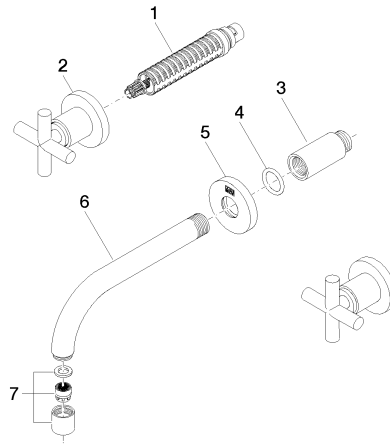

Wall-mounted basin mixer without pop-up waste

36 707 892

- 160 mm projection
- fixed spout
- circular, air-enriched flow
- hole diameter valve 40 mm
- hole diameter spout 40 mm
- rosettes Ø 55 mm
- max. flow 7 l/min
- lead-free
- WRAS: 2107049
- This product can help a building to meet requirements of Green Building Rating Systems, e.g. LEED®, BREEAM®, DGNB

Required miscellaneous

Concealed wall-mounted mixer 35 700 970 90

Centred spout

- min. recess depth 70 mm
- max. recess depth 135 mm

Wall-mounted basin mixer without pop-up waste

36 707 892

mm [inches]

Flow rate chart

Wall-mounted basin mixer without pop-up waste

36 707 892

Spare parts list

No.	Item Number	Name	Quantity used	Delivery time
1	90 90 03 157 00 90	top	2	2
2	36 310 892-28	connection	2	20
3	09 24 03 081 10 90	extension	1	2
4	09 14 10 026 90	seal	1	2
5	09 27 22 503-28	rosette	1	20
6	04 28 22 089 10-28	spout	1	20
7	90 23 01 019 00-28	aerator	1	20

Concealed wall-mounted mixer Centred spout

#Error

- 3x dust cover
- 2x female thread 1/2" connections
- 1x female thread 1/2" outlet
- 3x sealing plug 1/2"
- gauge 100 mm
- lead-free

Required miscellaneous