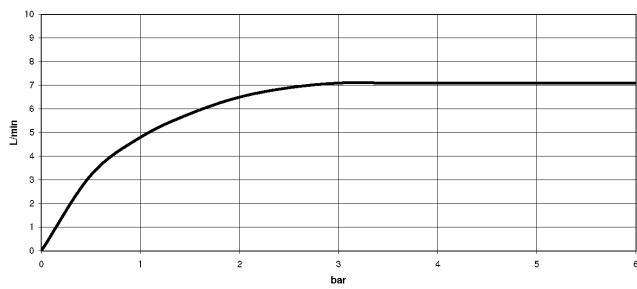

Required miscellaneous

Concealed wall-mounted mixer 35 700 970 90

Centred spout

- min. recess depth 70 mm
- max. recess depth 135 mm

Wall-mounted basin mixer without pop-up waste

36 707 892

mm [inches]

Flow rate chart