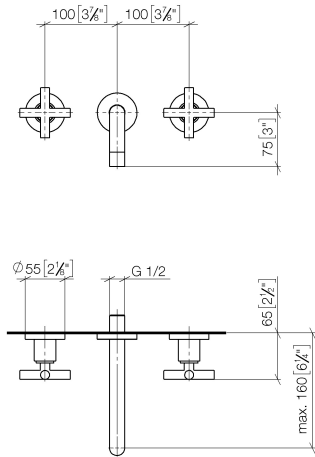

Wall-mounted basin mixer without pop-up waste

36 707 892

- 160 mm projection
- fixed spout
- circular, air-enriched flow
- hole diameter valve 40 mm
- hole diameter spout 40 mm
- rosettes Ø 55 mm
- max. flow 7 l/min
- lead-free
- WRAS: 2107049
- This product can help a building to meet requirements of Green Building Rating Systems, e.g. LEED®, BREEAM®, DGNB

Required miscellaneous

Concealed wall-mounted mixer 35 700 970 90

Centred spout

- min. recess depth 70 mm
- max. recess depth 135 mm

Wall-mounted basin mixer without pop-up waste

36 707 892

mm [inches]

Flow rate chart

Wall-mounted basin mixer without pop-up waste

36 707 892

Spare parts list

No.	Item Number	Name	Quantity used	Delivery time
1	90 90 03 157 00 90	top	2	2
2	36 310 892-28	connection	2	20
3	09 24 03 081 10 90	extension	1	2
4	09 14 10 026 90	seal	1	2
5	09 27 22 503-28	rosette	1	20
6	04 28 22 089 10-28	spout	1	20
7	90 23 01 019 00-28	aerator	1	20